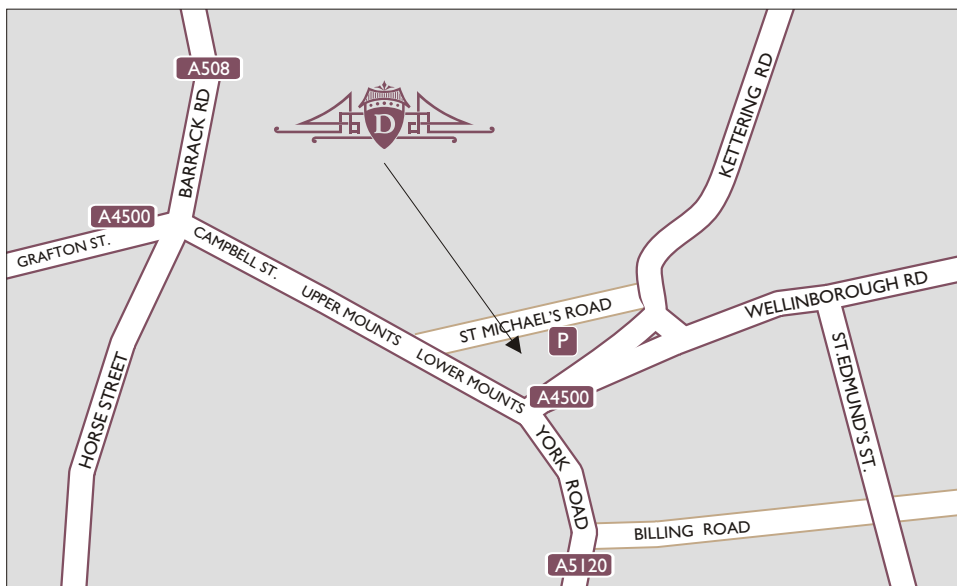

www.the deco.co.uk

The Deco Abington Square Northampton NN1 4AE
Tel: 01604 622 749 Fax: 01604 624 627

Exit Junction 15 North or South heading into Northampton (A 508)

The A508 becomes the A45 (the Nene Valley Highway).
Stay on the A45 and exit onto the Bedford Road (A428) (signposted Abington and 1st exit off roundabout) into Northampton.

Stay on the A428 - go through one set of traffic lights and at the next set of major traffic lights, turn right into Cheyne Walk

Go through the next set of traffic lights into York Road

At the end of York Road you are now facing

the Jesus Army building (opposite the junction on the right hand side, with a red cross on).

Go up the hill (Lower Mounts) and stay in the right hand lane, and at the next set of traffic lights, make a sharp right into St Michael's Road where the NCP car park is situated.

Once parked, come out from the car park by the 'Abington Square' exit, turn right, pass the Bantam pub and immediately after the pub on the right is the entrance to the Deco with a wrought iron gate and a canopy.