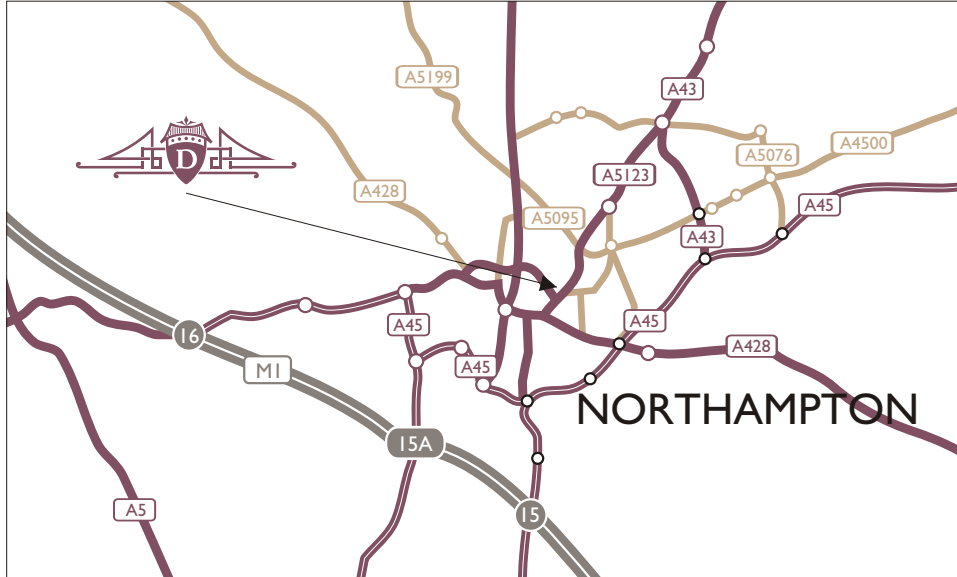

www.the deco.co.uk

The Deco Abington Square Northampton NN1 4AE
Tel: 01604 622 749 Fax: 01604 624 627

Exit Junction 15 North or South heading into Northampton (A 508)

The A508 becomes the A45 (the Nene Valley Highway).
Stay on the A45 and exit onto the Bedford Road (A428) (signposted Abington and 1st exit off roundabout) into Northampton.

Stay on the A428 - go through one set of traffic lights and at the next set of major traffic lights, turn right into Cheyne Walk

Go through the next set of traffic lights into York Road

At the end of York Road you are now facing

the Jesus Army building (opposite the junction on the right hand side, with a red cross on).

Go up the hill (Lower Mounts) and stay in the right hand lane, and at the next set of traffic lights, make a sharp right into St Michael's Road where the NCP car park is situated.